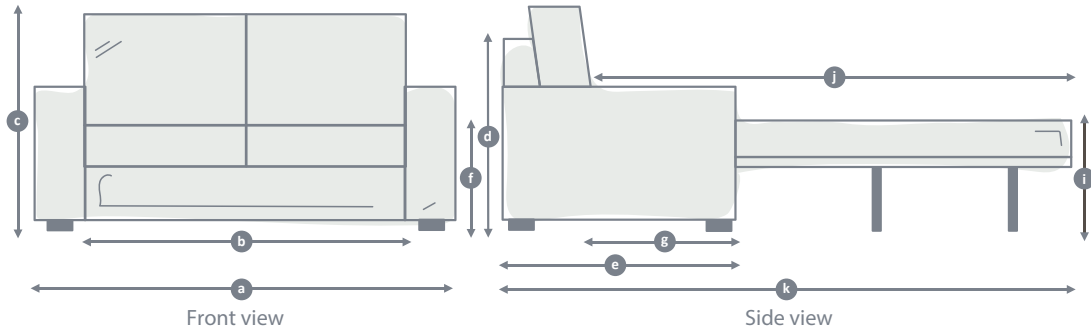

WILLOW & HALL

Armchair, Love Seat, 2, 3, 3.5 & 4 Seater Sofa Beds

Model	Armchair, Sofa & Sofa Bed Dimensions																Additional Sofa Bed Dimensions						Recommended minimum door width			
	Total width Armchair (a)	Total width Love Seat (a)	Total width 2 seater (a)	Total width 3 seater (a)	Total width 3.5 seater (a)	Total width 4 seater (a)	Internal width Armchair (b)	Internal width Love Seat (b)	Internal width 2 seater (b)	Internal width 3 seater (b)	Internal width 3.5 seater (b)	Internal width 4 seater (b)	Total height (c)	Frame height (d)	Total depth (e)	Seat height (f)	Seat depth (g)	Mattress width Love Seat (h)	Mattress width 2 seater (h)	Mattress width 3 seater (h)	Mattress width 3.5 seater (h)	Mattress width 4 seater (h)		Mattress height (i)	Mattress length (j)	Total depth extended (k)
The Appley	82	N/A	122	142	N/A	155	N/A	N/A	N/A	N/A	N/A	N/A	84	84	90	45	59	N/A	N/A	N/A	N/A	N/A	N/A	N/A	192	60
The Foxham	73	130	150	170	190	210	53	110	130	150	170	190	90	76	90	48	56	95	114	134	144	154	54	182	228	67
The Atworth	77	134	154	174	194	214	53	110	130	150	170	190	93	78	90	48	55	95	114	134	144	154	56	182	228	68
The Gifford	80	135	155	175	N/A	N/A	57	112	132	152	N/A	N/A	92	78	92	46	55	95	114	134	N/A	N/A	54	182	228	68
The Dunsmore	83	140	159	179	199	N/A	59	110	132	152	172	N/A	96	76	92	48	56	95	114	134	144	N/A	54	182	228	67
The Appledoe	84	141	161	181	N/A	N/A	50	108	128	148	N/A	N/A	88	88	90	46	62	95	114	134	N/A	N/A	54	182	228	78
The Downton	86	141	161	181	201	221	54	110	130	150	170	190	99	77	96	48	56	95	114	134	144	154	56	182	228	66
The Somerton	84	N/A	161	181	201	221	57	N/A	130	150	170	190	89	60	90	48	58	N/A	114	134	144	154	54	182	228	51
The Gastard	N/A	142	162	182	202	N/A	N/A	112	132	152	172	N/A	80	80	90	50	60	95	114	134	144	N/A	54	182	228	69
The Edington	83	144	163	183	N/A	N/A	54	110	131	151	N/A	N/A	97	75	91	48	56	95	114	134	N/A	N/A	54	182	228	66
The Foxcote	85	N/A	164	184	204	224	53	N/A	132	152	172	192	88	88	94	46	65	N/A	114	134	144	154	54	182	228	78
The Hamptworth	84	141	166	186	N/A	N/A	54	110	136	156	N/A	N/A	95	78	90	48	56	95	114	134	N/A	N/A	54	182	228	67
The Kingswood	102	N/A	166	186	N/A	N/A	68	N/A	132	152	N/A	N/A	93	93	90	43	67	N/A	114	134	N/A	N/A	54	182	228	83
The Elmley	84	144	168	186	206	226	56	110	132	152	172	192	97	76	91	48	56	95	114	134	144	154	54	182	228	67
The Amesbury	84	149	170	190	210	N/A	57	110	142	162	182	N/A	97	67	90	48	55	95	114	134	144	N/A	54	182	228	65
The Buttermere	97	154	170	190	210	N/A	57	110	130	150	170	N/A	98	80	97	48	55	95	114	134	144	N/A	54	182	228	70
The Lyneham	98	156	174	194	N/A	N/A	54	110	130	150	N/A	N/A	103	84	90	48	55	95	114	134	N/A	N/A	56	182	228	73
The Chilmark	98	N/A	174	194	N/A	N/A	54	N/A	130	150	N/A	N/A	91	91	90	48	60	N/A	114	134	N/A	N/A	56	182	228	80
The Kittisford	108	N/A	178	198	N/A	N/A	62	N/A	132	152	N/A	N/A	78	78	97	50	63	N/A	114	134	N/A	N/A	54	182	228	68

All dimensions in centimetres (cm).

Please note, due to the design of the back cushions on The Lyneham love seat, sofa and sofa bed model, the total height is approximately 7cm more than the armchair. In addition please note, seat heights will vary slightly depending on your seat choice.

Call us on **020 8939 3800** or visit our London showroom | willowandhall.co.uk