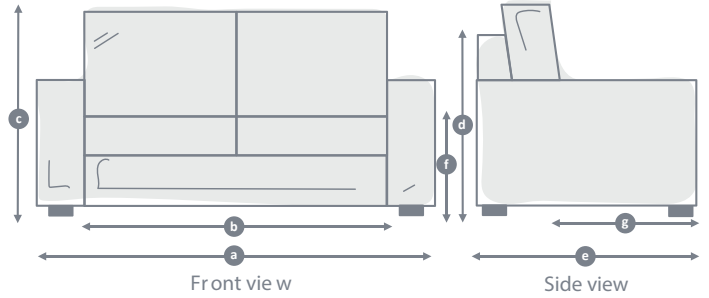

Sofas

Armchair & Sofa Dimensions

Model	Total width Armchair (a)	Total width Love Seat (a)	Total width 2 seater (a)	Total width 3 seater (a)	Total width 3.5 seater (a)	Total width 4 seater (a)	Internal width Armchair (b)	Internal width Love Seat (b)	Internal width 2 seater (b)	Internal width 3 seater (b)	Internal width 3.5 seater (b)	Internal width 4 seater (b)	Total height (c)	Frame height (d)	Total depth (e)	Seat height (f)	Seat depth (g)	Recommended minimum door width
The Chilmark	98	N/A	174	194	N/A	N/A	54	N/A	130	150	N/A	N/A	91	91	90	48	60	80
The Wishford	85	N/A	176	196	N/A	N/A	51	N/A	142	162	N/A	N/A	89	89	93	51	63	64
The Kittisford	108	N/A	178	198	N/A	N/A	62	N/A	132	152	N/A	N/A	78	78	97	50	63	68
The Haxton	110	N/A	182	202	N/A	N/A	57	N/A	132	152	N/A	N/A	75	75	102	50	62	65
The Langridge	118	171	192	212	N/A	N/A	55	110	132	152	N/A	N/A	101	77	91	48	59	68
The Bulford	115	N/A	196	216	N/A	N/A	60	N/A	132	152	N/A	N/A	77	77	102	48	62	67

All dimensions in centimetres (cm).

Please note, due to the design of the back cushions on The Lyneham love seat, sofa and sofa bed model, the total height is approximately 7cm more than the armchair. In addition please note, seat heights will vary slightly depending on your seat choice.

Call us on 020 8939 3800 or visit our London showroom

willowandhall.co.uk