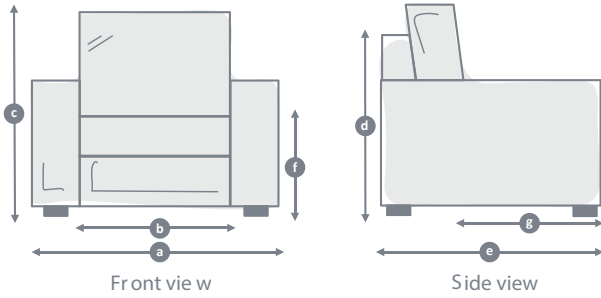

WILLOW & HALL

BEAUTIFULLY BRITISH HANDMADE FURNITURE

1 Seater, Love Seat, 2, 3, 3.5 & 4 Seater Sofas

Armchairs