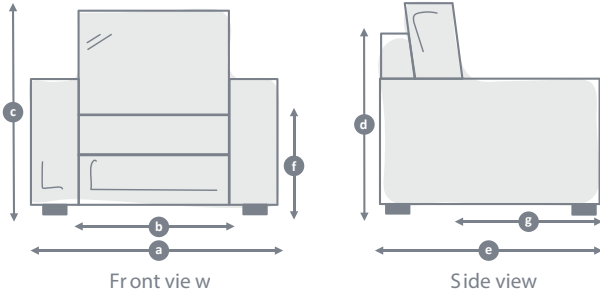

WILLOW & HALL

BEAUTIFULLY BRITISH HANDMADE FURNITURE

1 Seater, Love Seat, 2, 3, 3.5 & 4 Seater Sofas

Armchairs