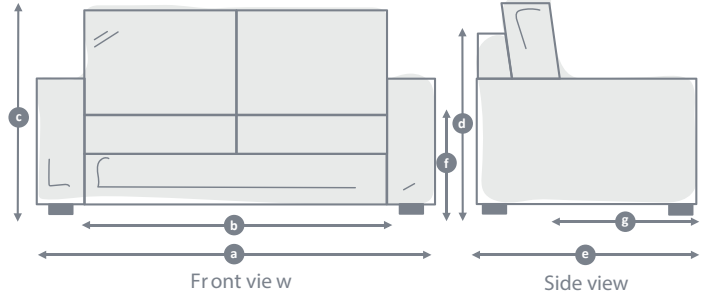

Sofas

Armchair & Sofa Dimensions

Model	Total width Armchair (a)	Total width Love Seat (a)	Total width 2 seater (a)	Total width 3 seater (a)	Total width 3.5 seater (a)	Total width 4 seater (a)	Internal width Armchair (b)	Internal width Love Seat (b)	Internal width 2 seater (b)	Internal width 3 seater (b)	Internal width 3.5 seater (b)	Internal width 4 seater (b)	Total height (c)	Frame height (d)	Total depth (e)	Seat height (f)	Seat depth (g)	Recommended minimum door width
The Haselbury	70	N/A	N/A	N/A	N/A	N/A	55	N/A	N/A	N/A	N/A	N/A	80	80	60	43	54	71
The Lullington	70	N/A	N/A	N/A	N/A	N/A	44	N/A	N/A	N/A	N/A	N/A	84	84	74	43	47	64
The Parbrook	87	N/A	N/A	N/A	N/A	N/A	50	N/A	N/A	N/A	N/A	N/A	96	96	89	48	58	74
The Foxham	73	130	150	170	190	210	53	110	130	150	170	190	90	76	90	48	56	67
The Atworth	77	134	154	174	194	214	53	110	130	150	170	190	93	78	90	48	55	68
The Gifford	80	135	155	175	N/A	N/A	57	112	132	152	N/A	N/A	92	78	92	46	55	68
The Lover	78	N/A	158	178	N/A	N/A	49	N/A	128	148	N/A	N/A	85	85	84	43	59	63
The Dunsmore	83	140	159	179	199	N/A	59	110	132	152	172	N/A	96	76	92	48	56	67
The Appledoe	84	141	161	181	N/A	N/A	50	108	128	148	N/A	N/A	88	88	90	46	62	78
The Downton	86	141	161	181	201	221	54	110	130	150	170	190	99	77	96	48	56	66
The Somerton	84	N/A	161	181	N/A	221	57	N/A	130	150	N/A	190	89	60	90	48	58	51
The Gastard	N/A	142	162	182	202	N/A	N/A	112	132	152	172	N/A	80	80	90	50	60	69
The Edington	83	144	163	183	N/A	N/A	54	110	131	151	N/A	N/A	97	75	91	48	56	66
The Foxcote	85	N/A	164	184	204	224	53	N/A	132	152	172	192	88	88	94	46	65	78
The Hamptworth	84	141	166	186	N/A	N/A	54	110	136	156	N/A	N/A	95	78	90	48	56	67
The Kingswood	102	N/A	166	186	N/A	N/A	68	N/A	132	152	N/A	N/A	93	93	90	43	67	83
The Chicklade	98	N/A	167	187	N/A	N/A	49	N/A	119	139	N/A	N/A	84	84	94	44	63	57
The Elmley	84	144	168	186	206	226	56	110	132	152	172	192	97	76	91	48	56	67
The Amesbury	84	149	170	190	210	N/A	57	110	142	162	182	N/A	97	67	90	48	55	65
The Buttermere	97	154	170	190	210	N/A	57	110	130	150	170	N/A	98	80	97	48	55	70
The Lyneham	98	156	174	194	N/A	N/A	54	110	130	150	N/A	N/A	103	84	90	48	55	73

All dimensions in centimetres (cm).

Please note, due to the design of the back cushions on The Lyneham love seat, sofa and sofa bed model, the total height is approximately 7cm more than the armchair. In addition please note, seat heights will vary slightly depending on your seat choice.