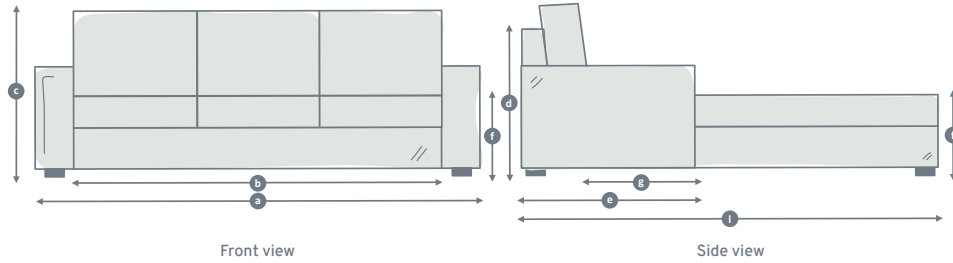

Model	Total width (a)	Total width (b)	Internal width (b)	Total height (c)	Frame height (d)	Total depth (e)	Seat height (f)	Seat depth (g)	Chaise depth (l)	Recommended minimum door width
The Deverill	N/A									
The Minety	N/A									
The Ablington	N/A	234	N/A	95	67	90	48	58	207	61
The Westbury	266	N/A	234	95	67	90	48	58	207	61

3 Modules + Ottoman

Model	Total width (a)	Total width (b)	Internal width (b)	Total height (c)	Frame height (d)	Total depth (e)	Seat height (f)	Seat depth (g)	Chaise depth (l)	Recommended minimum door width
The Deverill	N/A									
The Minety	N/A									
The Ablington	N/A	351	N/A	95	67	90	48	58	207	61
The Westbury	383	N/A	351	95	67	90	48	58	207	61

All dimensions in centimetres (cm).
Please note, seat heights will vary very slightly depending on your seat choice.

Call us on 020 8939 3800 or visit our London showroom | willowandhall.co.uk

4/5 Seater Chaise