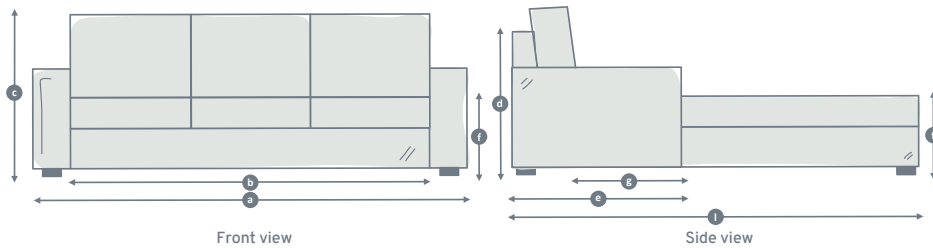

3 Modules/3 Seater

Model	Total width (a)	Total width (b)	Internal width (b)	Total height (c)	Frame height (d)	Total depth (e)	Seat height (f)	Seat depth (g)	Recommended minimum door width
The Deverill	N/A	157	N/A	88	75	90	49	58	69
The Minety	N/A	158	N/A	95	77	90	47	55	71
The Ablington	N/A	351	N/A	95	67	90	48	58	61
The Westbury	383	N/A	351	95	67	90	48	58	61

All dimensions in centimetres (cm).
Please note, seat heights will vary very slightly depending on your seat choice.

Call us on 020 8939 3800 or visit our London showroom | willowandhall.co.uk

2 Modules + Ottoman

Model	Total width (a)	Total width (b)	Internal width (b)	Total height (c)	Frame height (d)	Total depth (e)	Seat height (f)	Seat depth (g)	Chaise depth (l)	Recommended minimum door width
The Deverill	N/A									
The Minety	N/A									
The Ablington	N/A	234	N/A	95	67	90	48	58	207	61
The Westbury	266	N/A	234	95	67	90	48	58	207	61

3 Modules + Ottoman

Model	Total width (a)	Total width (b)	Internal width (b)	Total height (c)	Frame height (d)	Total depth (e)	Seat height (f)	Seat depth (g)	Chaise depth (l)	Recommended minimum door width
The Deverill	N/A									
The Minety	N/A									
The Ablington	N/A	351	N/A	95	67	90	48	58	207	61
The Westbury	383	N/A	351	95	67	90	48	58	207	61