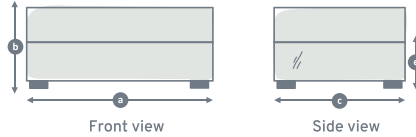

WILLOW & HALL

BEAUTIFULLY BRITISH HANDMADE FURNITURE

Modular Sofa

Ottoman

Model	Total width (a)	Total height (b)	Total depth (c)	Leg height (d)	Height to top of storage (e)
The Deverill	N/A				
The Minety	N/A				
The Ablington	117	48	117	4	28.5
The Westbury	117	48	117	4	28.5

1 Module/1 Seater

Model	Total width (a)	Total width (b)	Internal width (b)	Total height (c)	Frame height (d)	Total depth (e)	Seat height (f)	Seat depth (g)	Recommended minimum door width
The Deverill	N/A	116	N/A	88	75	90	49	58	69
The Minety	N/A	98	N/A	95	77	90	47	55	71
The Ablington	N/A	117	N/A	95	67	90	48	58	61
The Westbury	149	N/A	117	95	67	90	48	58	61

All dimensions in centimetres (cm).
Please note, seat heights will vary very slightly depending on your seat choice.

Call us on 020 8939 3800 or visit our London showroom | willowandhall.co.uk

2 Modules/2 Seater