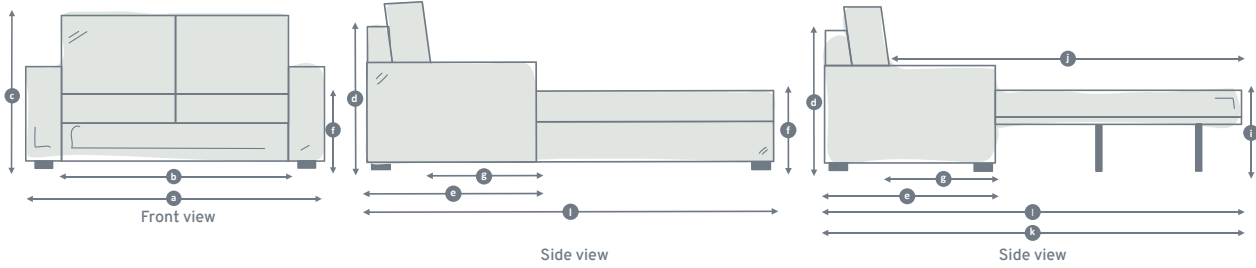

3 Modules/3 Seater

Model	Total width (a)	Total width (b)	Internal width (b)	Total height (c)	Frame height (d)	Total depth (e)	Seat height (f)	Seat depth (g)	Mattress width (h)	Mattress height (i)	Mattress length (j)	Total depth extended (k)	Recommended minimum door width
The Deverill	N/A	157	N/A	88	75	90	49	58	134	54	182	228	69
The Minety	N/A	158	N/A	95	77	90	47	55	134	54	182	228	71
The Ablington	N/A	351	N/A	95	67	90	48	58	95	54	183	228	61
The Westbury	383	N/A	351	95	67	90	48	58	95	54	183	228	61

All dimensions in centimetres (cm).
Please note, seat heights will vary very slightly depending on your seat choice.

Call us on 020 8939 3800 or visit our London showroom | willowandhall.co.uk

2 Modules + Ottoman