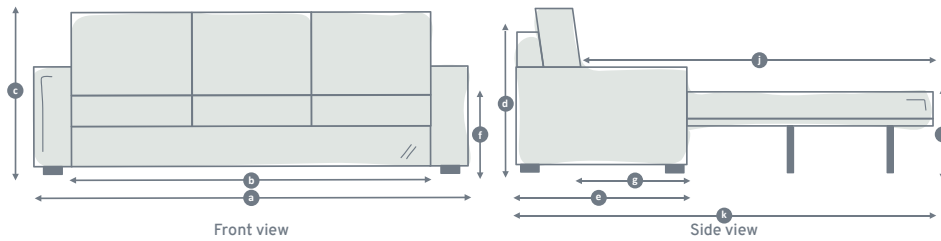

3 Modules/3 Seater

Model	Total width (a)	Total width (b)	Internal width (b)	Total height (c)	Frame height (d)	Total depth (e)	Seat height (f)	Seat depth (g)	Mattress width (h)	Mattress height (i)	Mattress length (j)	Total depth extended (k)	Recommended minimum door width
The Deverill	N/A	157	N/A	88	75	90	49	58	134	54	182	228	69
The Minety	N/A	158	N/A	95	77	90	47	55	134	54	182	228	71
The Ablington	N/A	351	N/A	95	67	90	48	58	95	54	183	228	61
The Westbury	383	N/A	351	95	67	90	48	58	95	54	183	228	61

All dimensions in centimetres (cm).
Please note, seat heights will vary very slightly depending on your seat choice.

Call us on 020 8939 3800 or visit our London showroom | willowandhall.co.uk