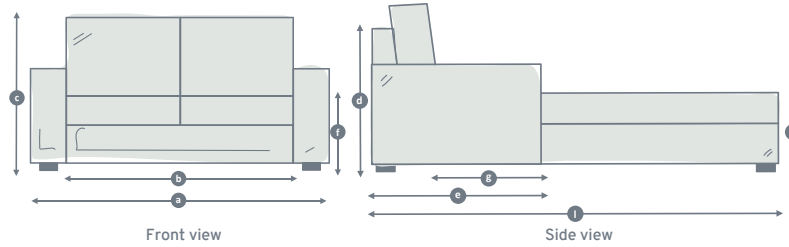

Model	Total width (a)	Total width (b)	Internal width (b)	Total height (c)	Frame height (d)	Total depth (e)	Seat height (f)	Seat depth (g)	Recommended minimum door width
The Deverill	N/A	137	N/A	88	75	90	49	58	69
The Minety	N/A	138	N/A	95	77	90	47	55	71
The Ablington	N/A	234	N/A	95	67	90	48	58	61
The Westbury	266	N/A	234	95	67	90	48	58	61

3 Modules/3 Seater

Model	Total width (a)	Total width (b)	Internal width (b)	Total height (c)	Frame height (d)	Total depth (e)	Seat height (f)	Seat depth (g)	Recommended minimum door width
The Deverill	N/A	157	N/A	88	75	90	49	58	69
The Minety	N/A	158	N/A	95	77	90	47	55	71
The Ablington	N/A	351	N/A	95	67	90	48	58	61
The Westbury	383	N/A	351	95	67	90	48	58	61

All dimensions in centimetres (cm).
Please note, seat heights will vary very slightly depending on your seat choice.

Call us on 020 8939 3800 or visit our London showroom | willowandhall.co.uk

2 Modules + Ottoman