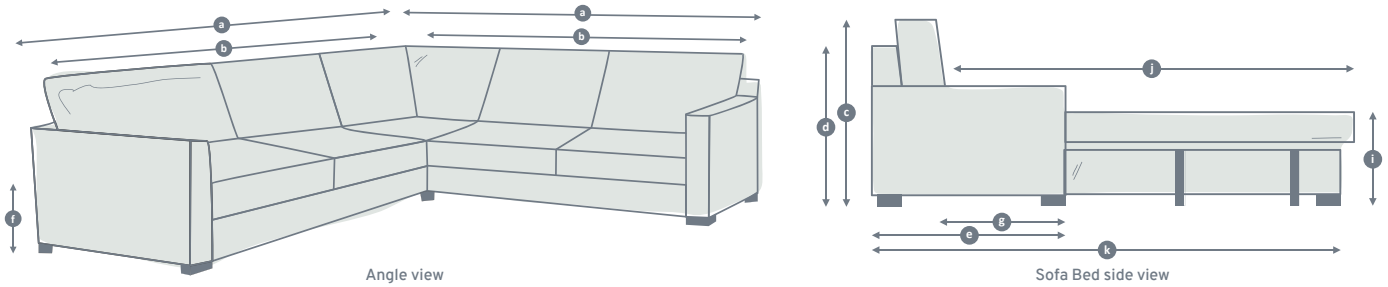

All dimensions in centimetres (cm).
Please note, seat heights will vary very slightly depending on your seat choice.

Call us on 020 8939 3800 or visit our London showroom | willowandhall.co.uk

4/5 Seater Chaise

Model	Total width 4 seater (a)	Total width 5 seater (a)	Total width 4 seater (b)	Total width 5 seater (b)	Total height (c)	Frame height (d)	Total depth (e)	Seat height (f)	Seat depth (g)	Chaise depth (l)	Mattress width 4 seater (h)	Mattress width 5 seater (h)	Mattress height (i)	Mattress length (j)	Total depth extended (k)	Recommended minimum door width
The Deverill	N/A	N/A	227	247	88	75	90	49	58	206	114	134	54	182	228	69
The Minety	N/A	N/A	228	248	95	77	90	47	55	188	114	134	54	182	228	71
The Ablington									N/A							
The Westbury									N/A							

7/8 Seater Corner

Model	Total width/length 7 seater (a)	Total width/length 8 seater (a)	Total width/length 7 seater (b)	Total width/length 8 seater (b)	Total height (c)	Frame height (d)	Total depth (e)	Seat height (f)	Seat depth (g)	Mattress width 7 seater (h)	Mattress width 8 seater (h)	Mattress height (i)	Mattress length (j)	Total depth extended (k)	Recommended minimum door width
The Deverill	N/A	N/A	227	247	88	75	90	49	58	114	134	54	182	228	69
The Minety	N/A	N/A	228	248	95	77	90	47	55	114	134	54	182	228	71
The Ablington									N/A						
The Westbury									N/A						