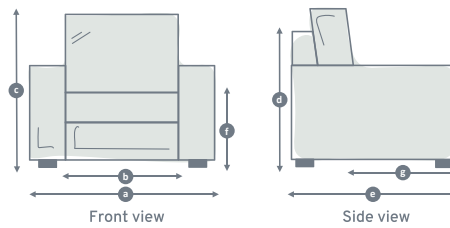

1 Module/1 Seater

Model	Total width (a)	Total width (b)	Internal width (b)	Total height (c)	Frame height (d)	Total depth (e)	Seat height (f)	Seat depth (g)	Recommended minimum door width
The Deverill	N/A	116	N/A	88	75	90	49	58	69
The Minety	N/A	98	N/A	95	77	90	47	55	71
The Ablington	N/A	117	N/A	95	67	90	48	58	61
The Westbury	149	N/A	117	95	67	90	48	58	61

All dimensions in centimetres (cm).
Please note, seat heights will vary very slightly depending on your seat choice.

Call us on 020 8939 3800 or visit our London showroom | willowandhall.co.uk