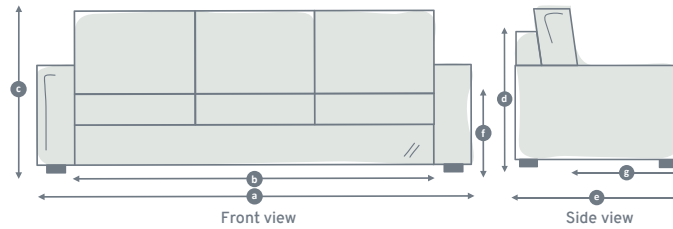

1 Module/1 Seater

Model	Total width (a)	Total width (b)	Internal width (b)	Total height (c)	Frame height (d)	Total depth (e)	Seat height (f)	Seat depth (g)	Recommended minimum door width
The Deverill	N/A	116	N/A	88	75	90	49	58	69
The Minety	N/A	98	N/A	95	77	90	47	55	71
The Ablington	N/A	117	N/A	95	67	90	48	58	61
The Westbury	149	N/A	117	95	67	90	48	58	61

All dimensions in centimetres (cm).
Please note, seat heights will vary very slightly depending on your seat choice.

Call us on 020 8939 3800 or visit our London showroom | willowandhall.co.uk

2 Modules/2 Seater

Model	Total width (a)	Total width (b)	Internal width (b)	Total height (c)	Frame height (d)	Total depth (e)	Seat height (f)	Seat depth (g)	Recommended minimum door width
The Deverill	N/A	137	N/A	88	75	90	49	58	69
The Minety	N/A	138	N/A	95	77	90	47	55	71
The Ablington	N/A	234	N/A	95	67	90	48	58	61
The Westbury	266	N/A	234	95	67	90	48	58	61

3 Modules/3 Seater

Model	Total width (a)	Total width (b)	Internal width (b)	Total height (c)	Frame height (d)	Total depth (e)	Seat height (f)	Seat depth (g)	Recommended minimum door width
The Deverill	N/A	157	N/A	88	75	90	49	58	69
The Minety	N/A	158	N/A	95	77	90	47	55	71
The Ablington	N/A	351	N/A	95	67	90	48	58	61
The Westbury	383	N/A	351	95	67	90	48	58	61