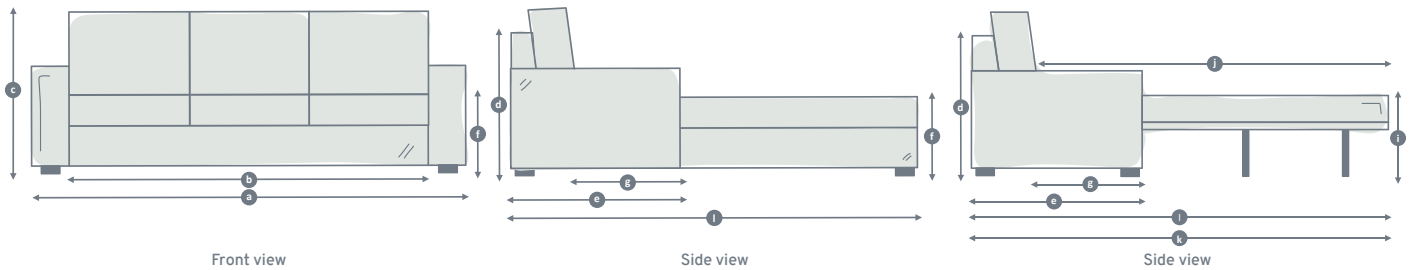

3 Modules + Ottoman

Model	Total width (a)	Total width (b)	Internal width (b)	Total height (c)	Frame height (d)	Total depth (e)	Seat height (f)	Seat depth (g)	Chaise depth (i)	Mattress width (h)	Mattress height (i)	Mattress length (j)	Total depth extended (k)	Recommended minimum door width
The Deverill	N/A													
The Minety	N/A													
The Ablington	N/A	351	N/A	95	67	90	48	58	207	95	54	183	228	61
The Westbury	383	N/A	351	95	67	90	48	58	207	95	54	183	228	61

All dimensions in centimetres (cm).
Please note, seat heights will vary very slightly depending on your seat choice.

Call us on 020 8939 3800 or visit our London showroom | willowandhall.co.uk