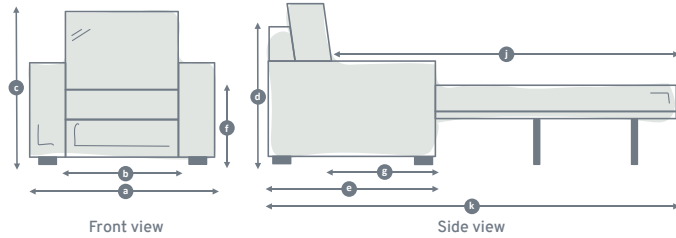

1 Module/1 Seater

Model	Total width (a)	Total width (b)	Internal width (b)	Total height (c)	Frame height (d)	Total depth (e)	Seat height (f)	Seat depth (g)	Mattress width (h)	Mattress height (i)	Mattress length (j)	Total depth extended (k)	Recommended minimum door width
The Deverill	N/A	116	N/A	88	75	90	49	58	95	54	182	228	69
The Minety	N/A	98	N/A	95	77	90	47	55	75	54	182	228	71
The Ablington	N/A	117	N/A	95	67	90	48	58	95	54	183	228	61
The Westbury	149	N/A	117	95	67	90	48	58	95	54	183	228	61

All dimensions in centimetres (cm).

Please note, seat heights will vary very slightly depending on your seat choice.

Call us on 020 8939 3800 or visit our London showroom | willowandhall.co.uk