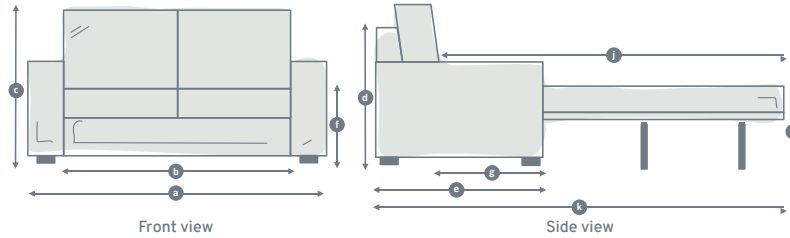

1 Module/1 Seater

Model	Total width (a)	Total width (b)	Internal width (b)	Total height (c)	Frame height (d)	Total depth (e)	Seat height (f)	Seat depth (g)	Mattress width (h)	Mattress height (i)	Mattress length (j)	Total depth extended (k)	Recommended minimum door width
The Deverill	N/A	116	N/A	88	75	90	49	58	95	54	182	228	69
The Minety	N/A	98	N/A	95	77	90	47	55	75	54	182	228	71
The Ablington	N/A	117	N/A	95	67	90	48	58	95	54	183	228	61
The Westbury	149	N/A	117	95	67	90	48	58	95	54	183	228	61

All dimensions in centimetres (cm).

Please note, seat heights will vary very slightly depending on your seat choice.

Call us on 020 8939 3800 or visit our London showroom | willowandhall.co.uk

2 Modules/2 Seater