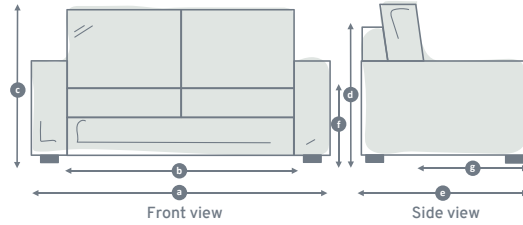

WILLOW & HALL

BEAUTIFULLY BRITISH HANDMADE FURNITURE

Modular Sofa

Ottoman

Model	Total width (a)	Total height (b)	Total depth (c)	Leg height (d)	Height to top of storage (e)
The Deverill	N/A				
The Minety	N/A				
The Ablington	117	48	117	4	28.5
The Westbury	117	48	117	4	28.5

1 Module/1 Seater

Model	Total width (a)	Total width (b)	Internal width (b)	Total height (c)	Frame height (d)	Total depth (e)	Seat height (f)	Seat depth (g)	Recommended minimum door width
The Deverill	N/A	116	N/A	88	75	90	49	58	69
The Minety	N/A	98	N/A	95	77	90	47	55	71
The Ablington	N/A	117	N/A	95	67	90	48	58	61
The Westbury	149	N/A	117	95	67	90	48	58	61

All dimensions in centimetres (cm).
Please note, seat heights will vary very slightly depending on your seat choice.

Call us on 020 8939 3800 or visit our London showroom | willowandhall.co.uk

2 Modules/2 Seater

Model	Total width (a)	Total width (b)	Internal width (b)	Total height (c)	Frame height (d)	Total depth (e)	Seat height (f)	Seat depth (g)	Recommended minimum door width
The Deverill	N/A	137	N/A	88	75	90	49	58	69
The Minety	N/A	138	N/A	95	77	90	47	55	71
The Ablington	N/A	234	N/A	95	67	90	48	58	61
The Westbury	266	N/A	234	95	67	90	48	58	61