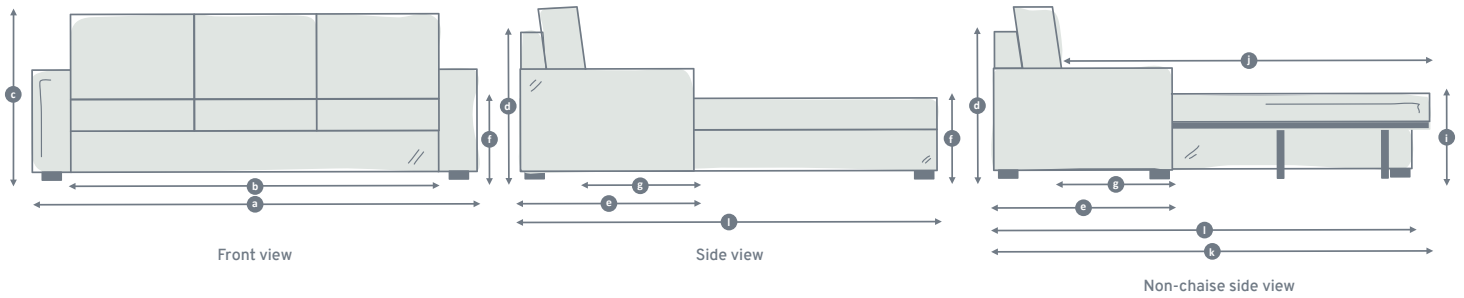

Model	Total width (a)	Total width (b)	Internal width (b)	Total height (c)	Frame height (d)	Total depth (e)	Seat height (f)	Seat depth (g)	Chaise depth (i)	Mattress width (h)	Mattress height (i)	Mattress length (j)	Total depth extended (k)	Recommended minimum door width
The Deverill	N/A													
The Minety	N/A													
The Ablington	N/A	234	N/A	95	67	90	48	58	207	95	54	183	228	61
The Westbury	266	N/A	234	95	67	90	48	58	207	95	54	183	228	61

3 Modules + Ottoman

Model	Total width (a)	Total width (b)	Internal width (b)	Total height (c)	Frame height (d)	Total depth (e)	Seat height (f)	Seat depth (g)	Chaise depth (i)	Mattress width (h)	Mattress height (i)	Mattress length (j)	Total depth extended (k)	Recommended minimum door width
The Deverill	N/A													
The Minety	N/A													
The Ablington	N/A	351	N/A	95	67	90	48	58	207	95	54	183	228	61
The Westbury	383	N/A	351	95	67	90	48	58	207	95	54	183	228	61

All dimensions in centimetres (cm).
Please note, seat heights will vary very slightly depending on your seat choice.

Call us on 020 8939 3800 or visit our London showroom | willowandhall.co.uk

4/5 Seater Chaise