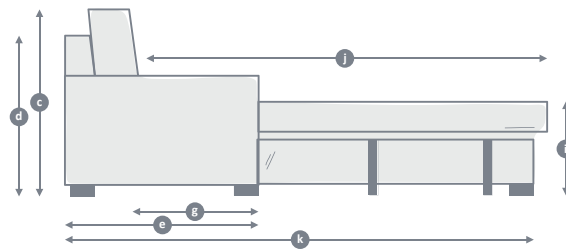

All dimensions in centimetres (cm).

In addition please note, seat heights will vary slightly depending on your seat choice.

Call us on 020 8939 3800 or visit our London showroom

willowandhall.co.uk

WILLOW & HALL

BEAUTIFULLY BRITISH HANDMADE FURNITURE

Corner Sofa Beds

Model	Total width/length 7 seater (a)	Total width/length 8 seater (a)	Total width/length 9 seater (a)	Internal width/length 7 seater (b)	Internal width/length 8 seater (b)	Internal width/length 9 seater (b)	Total height (c)	Frame height (d)	Total depth (e)	Seat height (f)	Seat depth (g)	Mattress width 7 seater (h)	Mattress width 8 seater (h)	Mattress width 9 seater (h)	Mattress height (i)	Mattress length (j)	Total depth extended (k)	Recommended minimum door width
The Restrop	235	255	N/A	215	235	N/A	93	77	90	48	56	114	134	N/A	54	182	228	68
The Milbourne	237	257	N/A	207	227	N/A	99	77	96	48	56	114	134	N/A	56	182	228	66
The Bisford	238	258	N/A	212	232	N/A	93	75	90	48	52	114	134	N/A	54	182	228	66
The Fyfield	240	260	280	210	230	250	91	71	91	48	54	114	134	143	54	182	228	62
The Gifford	245	265	N/A	222	242	N/A	92	78	92	46	55	114	134	N/A	54	182	228	68
The Tidcombe	245	265	N/A	203	223	N/A	93	79	90	48	56	114	134	N/A	54	182	228	69
The Cleverton	245	265	N/A	211	231	N/A	97	77	89	50	54	114	134	N/A	54	182	228	68