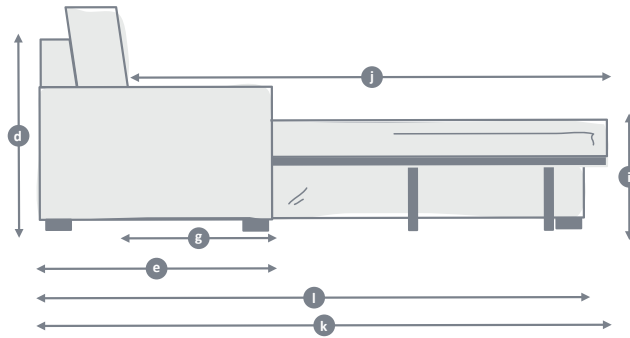

All dimensions in centimetres (cm).

In addition please note, seat heights will vary slightly depending on your seat choice.

WILLOW & HALL

BEAUTIFULLY BRITISH HANDMADE FURNITURE

Chaise & Chaise Storage Sofa Beds

Front view

Side view

Non-chaise side view

Model	Total width 4 seater (a)	Total width 5 seater (a)	Total width 6 seater (a)	Internal width 4 seater (b)	Internal width 5 seater (b)	Internal width 6 seater (b)	Total height (c)	Frame height (d)	Total depth (e)	Seat height (f)	Seat depth (g)	Chaise depth (l)	Mattress width 4 seater (h)	Mattress width 5 seater (h)	Mattress width 6 seater (h)	Mattress height (i)	Mattress length (j)	Total depth extended (k)	Recommended minimum door width
The Gifford	225	245	N/A	202	222	N/A	92	78	92	46	55	150	114	134	N/A	54	182	228	68
The Marston	230	250	N/A	210	230	N/A	93	77	90	48	56	180	114	134	N/A	54	182	228	68
The Aldbourne	235	255	N/A	215	235	N/A	93	77	90	48	56	180	114	134	N/A	54	182	228	68
The Larkhill	237	257	N/A	207	227	N/A	99	77	96	48	56	180	114	134	N/A	56	182	228	66
The Tidworth	237	257	N/A	207	227	N/A	99	77	96	48	56	180	114	134	N/A	56	182	228	66
The Alton	238	258	N/A	212	232	N/A	93	75	90	48	52	180	114	134	N/A	54	182	228	66
The Bermerton	238	258	N/A	212	232	N/A	93	75	90	48	52	180	114	134	N/A	54	182	228	66
The Ansty	239	259	N/A	208	228	N/A	97	73	91	49	55	180	114	134	N/A	54	182	228	63
The Ashwell	240	260	280	210	230	250	91	71	91	48	54	180	114	134	144	54	182	228	62
The Bayfield	240	260	N/A	210	230	N/A	91	71	91	48	54	180	114	134	N/A	54	182	228	62
The Alderton	243	263	283	205	225	245	95	77	95	50	54	179	114	134	144	54	182	228	68
The Shalbourne	245	265	N/A	211	231	N/A	97	77	89	50	54	179	114	134	N/A	54	182	228	68
The Bishopstrow	245	265	N/A	211	231	N/A	97	77	89	50	54	179	114	134	N/A	54	182	228	68