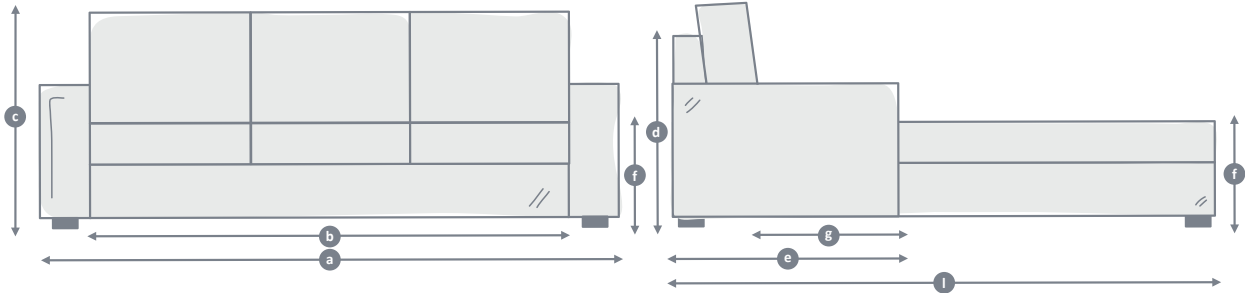

All dimensions in centimetres (cm).

In addition please note, seat heights will vary slightly depending on your seat choice.

WILLOW & HALL

BEAUTIFULLY BRITISH HANDMADE FURNITURE

Chaise & Chaise Storage Sofa Beds

Front view

Side view

Non-chaise side view

Model	Total width 4 seater (a)	Total width 5 seater (a)	Total width 6 seater (a)	Internal width 4 seater (b)	Internal width 5 seater (b)	Internal width 6 seater (b)	Total height (c)	Frame height (d)	Total depth (e)	Seat height (f)	Seat depth (g)	Chaise depth (l)	Mattress width 4 seater (h)	Mattress width 5 seater (h)	Mattress width 6 seater (h)	Mattress height (i)	Mattress length (j)	Total depth extended (k)	Recommended minimum door width
The Gifford	225	245	N/A	202	222	N/A	92	78	92	46	55	150	114	134	N/A	54	182	228	68
The Marston	230	250	N/A	210	230	N/A	93	77	90	48	56	180	114	134	N/A	54	182	228	68
The Aldbourne	235	255	N/A	215	235	N/A	93	77	90	48	56	180	114	134	N/A	54	182	228	68
The Larkhill	237	257	N/A	207	227	N/A	99	77	96	48	56	180	114	134	N/A	56	182	228	66
The Tidworth	237	257	N/A	207	227	N/A	99	77	96	48	56	180	114	134	N/A	56	182	228	66
The Alton	238	258	N/A	212	232	N/A	93	75	90	48	52	180	114	134	N/A	54	182	228	66
The Bermerton	238	258	N/A	212	232	N/A	93	75	90	48	52	180	114	134	N/A	54	182	228	66
The Ansty	239	259	N/A	208	228	N/A	97	73	91	49	55	180	114	134	N/A	54	182	228	63
The Ashwell	240	260	280	210	230	250	91	71	91	48	54	180	114	134	144	54	182	228	62
The Bayfield	240	260	N/A	210	230	N/A	91	71	91	48	54	180	114	134	N/A	54	182	228	62
The Alderton	243	263	283	205	225	245	95	77	95	50	54	179	114	134	144	54	182	228	68
The Shalbourne	245	265	N/A	211	231	N/A	97	77	89	50	54	179	114	134	N/A	54	182	228	68
The Bishopstrow	245	265	N/A	211	231	N/A	97	77	89	50	54	179	114	134	N/A	54	182	228	68