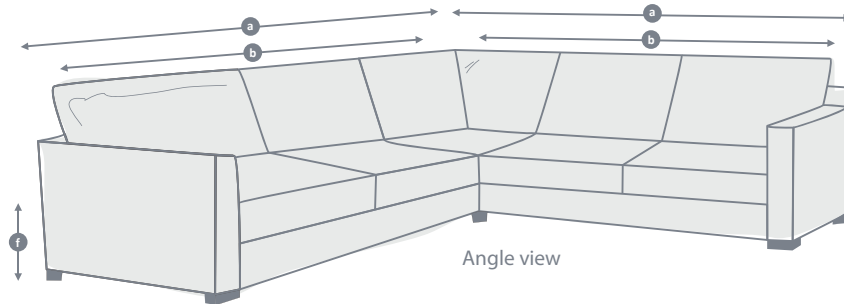

All dimensions in centimetres (cm).

In addition please note, seat heights will vary slightly depending on your seat choice.

Call us on 020 8939 3800 or visit our London showroom

willowandhall.co.uk

WILLOW & HALL

BEAUTIFULLY BRITISH HANDMADE FURNITURE

Corner Sofa Beds

Model	Total width/length 7 seater (a)	Total width/length 8 seater (a)	Total width/length 9 seater (a)	Internal width/length 7 seater (b)	Internal width/length 8 seater (b)	Internal width/length 9 seater (b)	Total height (c)	Frame height (d)	Total depth (e)	Seat height (f)	Seat depth (g)	Mattress width 7 seater (h)	Mattress width 8 seater (h)	Mattress width 9 seater (h)	Mattress height (i)	Mattress length (j)	Total depth extended (k)	Recommended minimum door width
The Restrop	235	255	N/A	215	235	N/A	93	77	90	48	56	114	134	N/A	54	182	228	68
The Milbourne	237	257	N/A	207	227	N/A	99	77	96	48	56	114	134	N/A	56	182	228	66
The Bisford	238	258	N/A	212	232	N/A	93	75	90	48	52	114	134	N/A	54	182	228	66
The Fyfield	240	260	280	210	230	250	91	71	91	48	54	114	134	143	54	182	228	62
The Gifford	245	265	N/A	222	242	N/A	92	78	92	46	55	114	134	N/A	54	182	228	68
The Tidcombe	245	265	N/A	203	223	N/A	93	79	90	48	56	114	134	N/A	54	182	228	69
The Cleverton	245	265	N/A	211	231	N/A	97	77	89	50	54	114	134	N/A	54	182	228	68